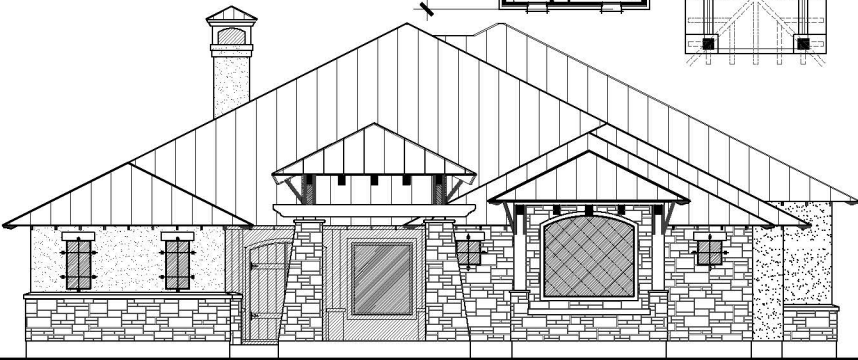

Plan 206-06  
Hill Country Tuscan

FLOOR LAYOUT

FRONT ELEVATION

REAR ELEVATION

AREA

TOTAL Living	3273.00
Tower	203.20
Porch	363.00
Garage	988.00
Patio	698.00
Guest Suite	384.00
Total Area	6004.30

Building your vision...Creating your reality