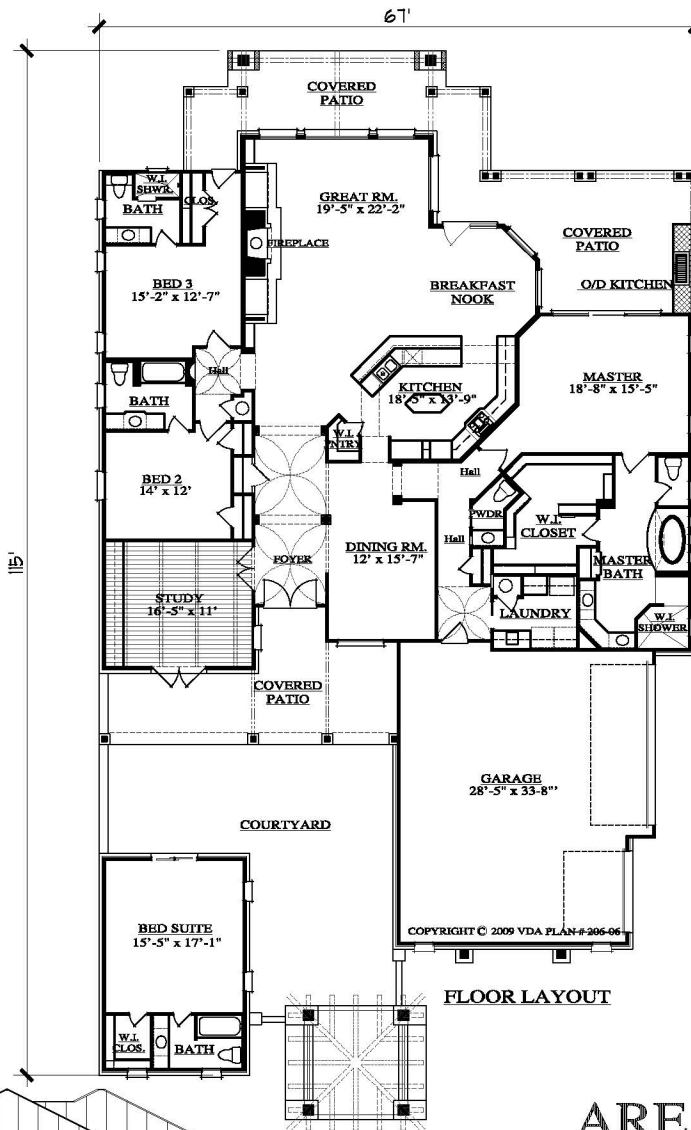

Plan 206-06  
Hill Country Tuscan

FLOOR LAYOUT

FRONT ELEVATION

REAR ELEVATION

AREA

TOTAL Living	3273.00
Tower	203.20
Porch	363.00
Garage	988.00
Patio	698.00
Guest Suite	384.00
Total Area	6004.30

Building your vision...Creating your reality